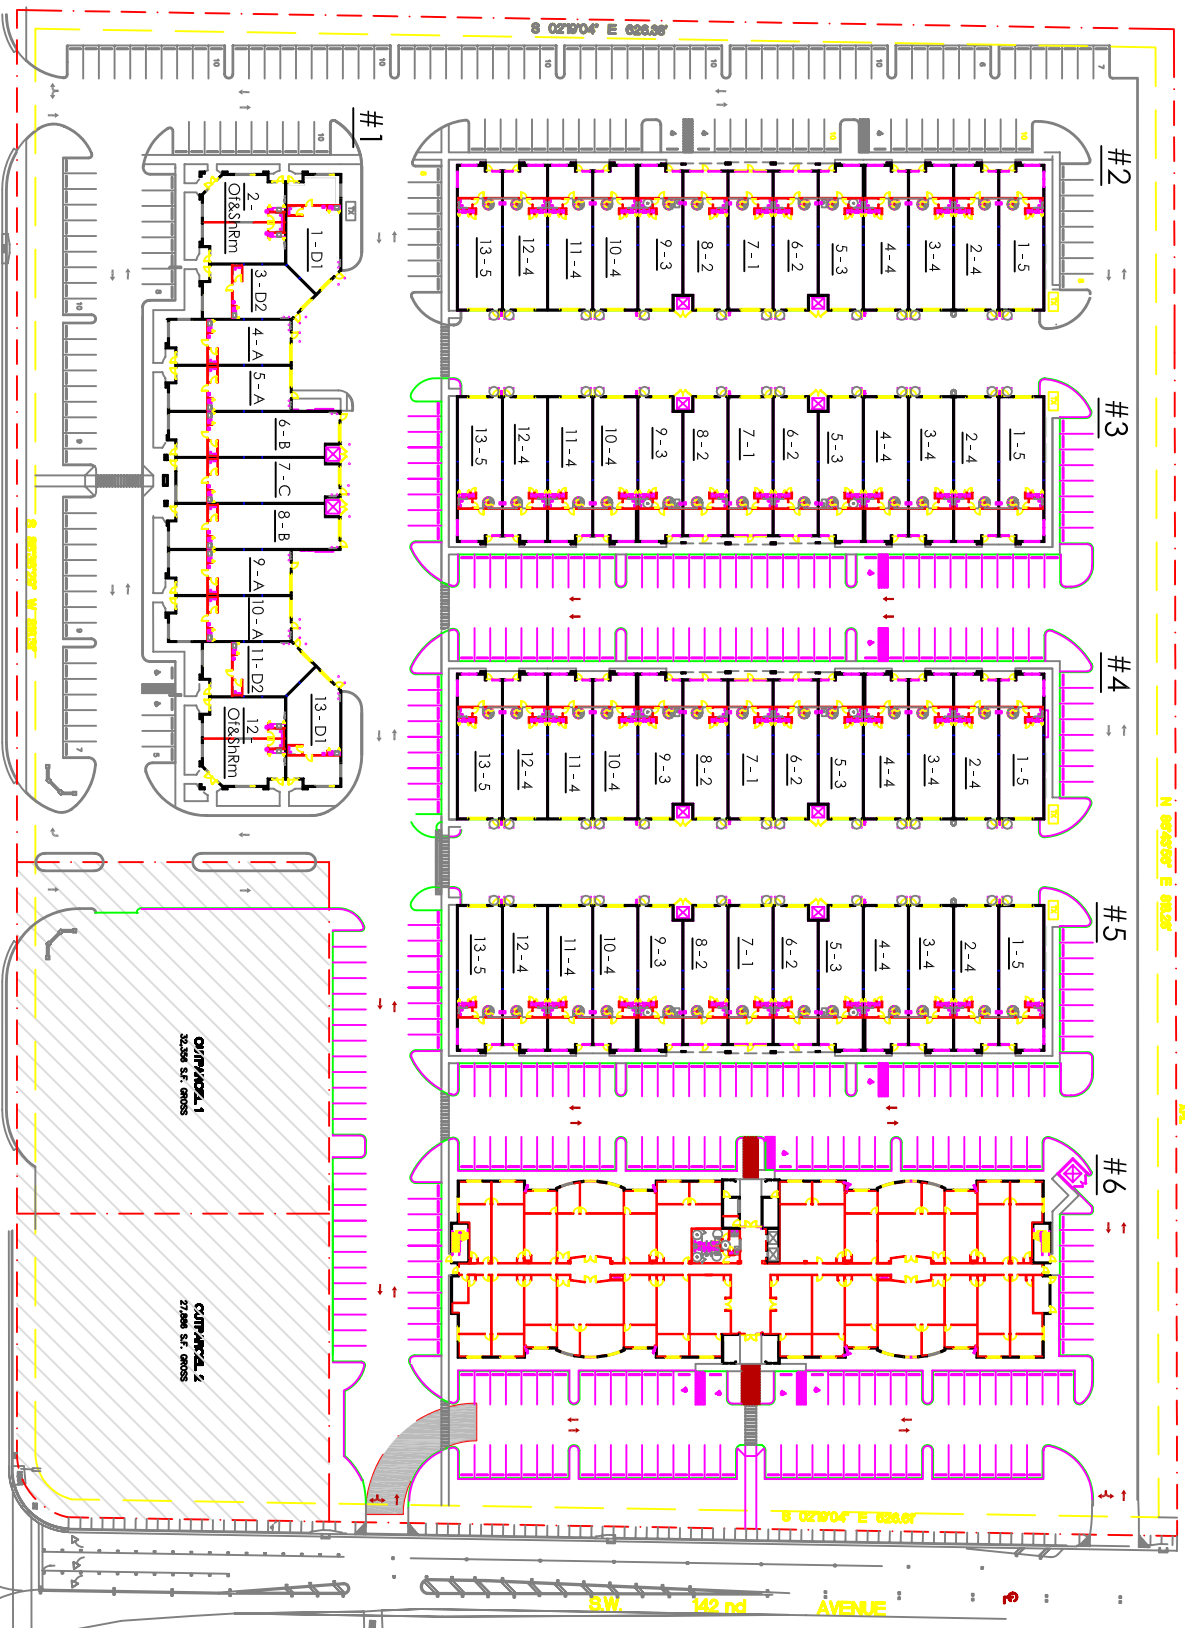

COMMERCIAL - FLEX SPACE - OFFICE
For information call: 305-598-3524

LOCATION PLAN

SITE PLAN
 SCALE: 1" = 50'-0"

Oral representations cannot be relied upon as correctly stating the representations of developer. For correct representations, make reference to the documents required by section 718.503, Florida Statutes, to be furnished by a developer to a buyer. All dimensions and square footage are approximated and may vary in production. Floor plans and renderings are artist's conceptions and are not to scale. Developer reserves the right to revise features, measurements and specifications without prior notice.